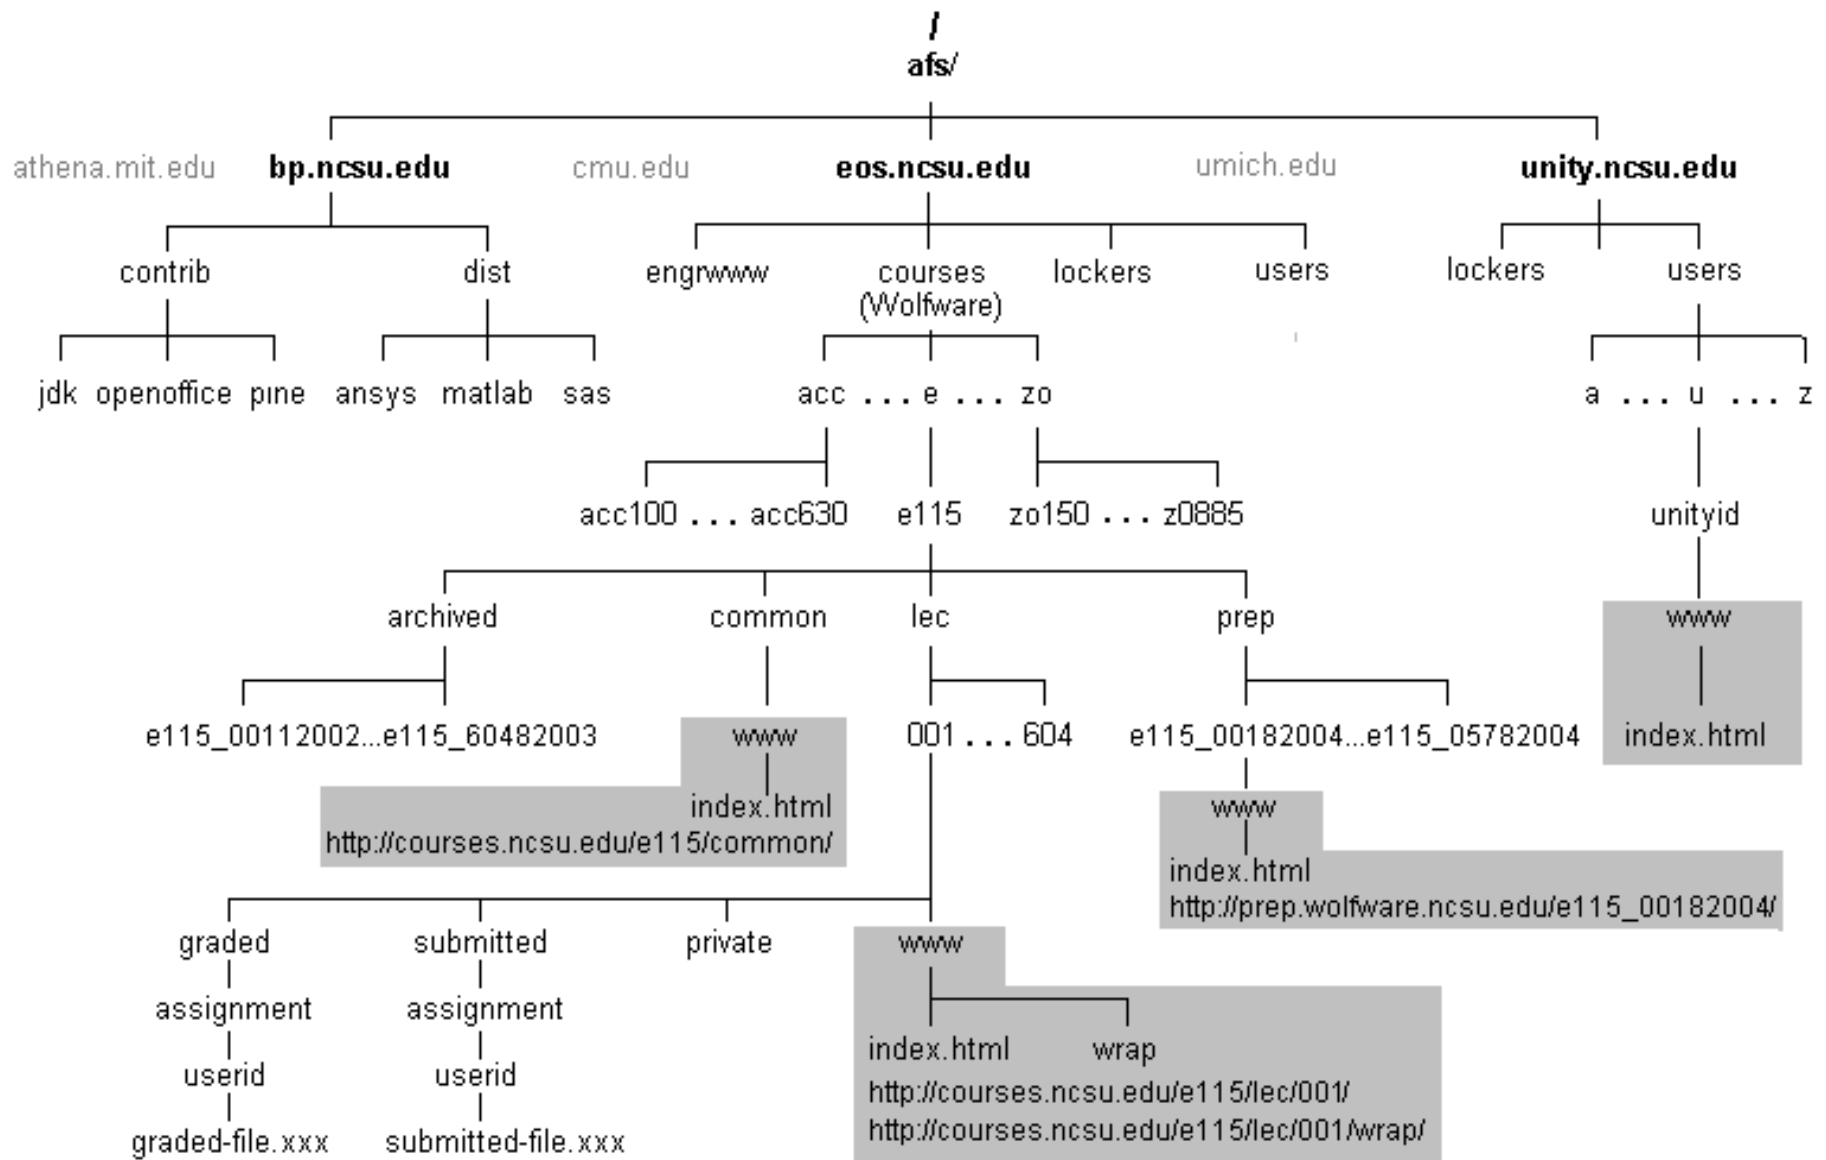

AFS File Tree: Principal NCSU Cells (bp, eos, unity) and Selected Branches

File Space for Engineering Users in the Eos Cell

Note: Gray-shaded areas indicate the parts of the AFS tree configured to deliver web content.

courses (Wolfware), although in the eos.ncsu.edu cell, is managed by ITD.