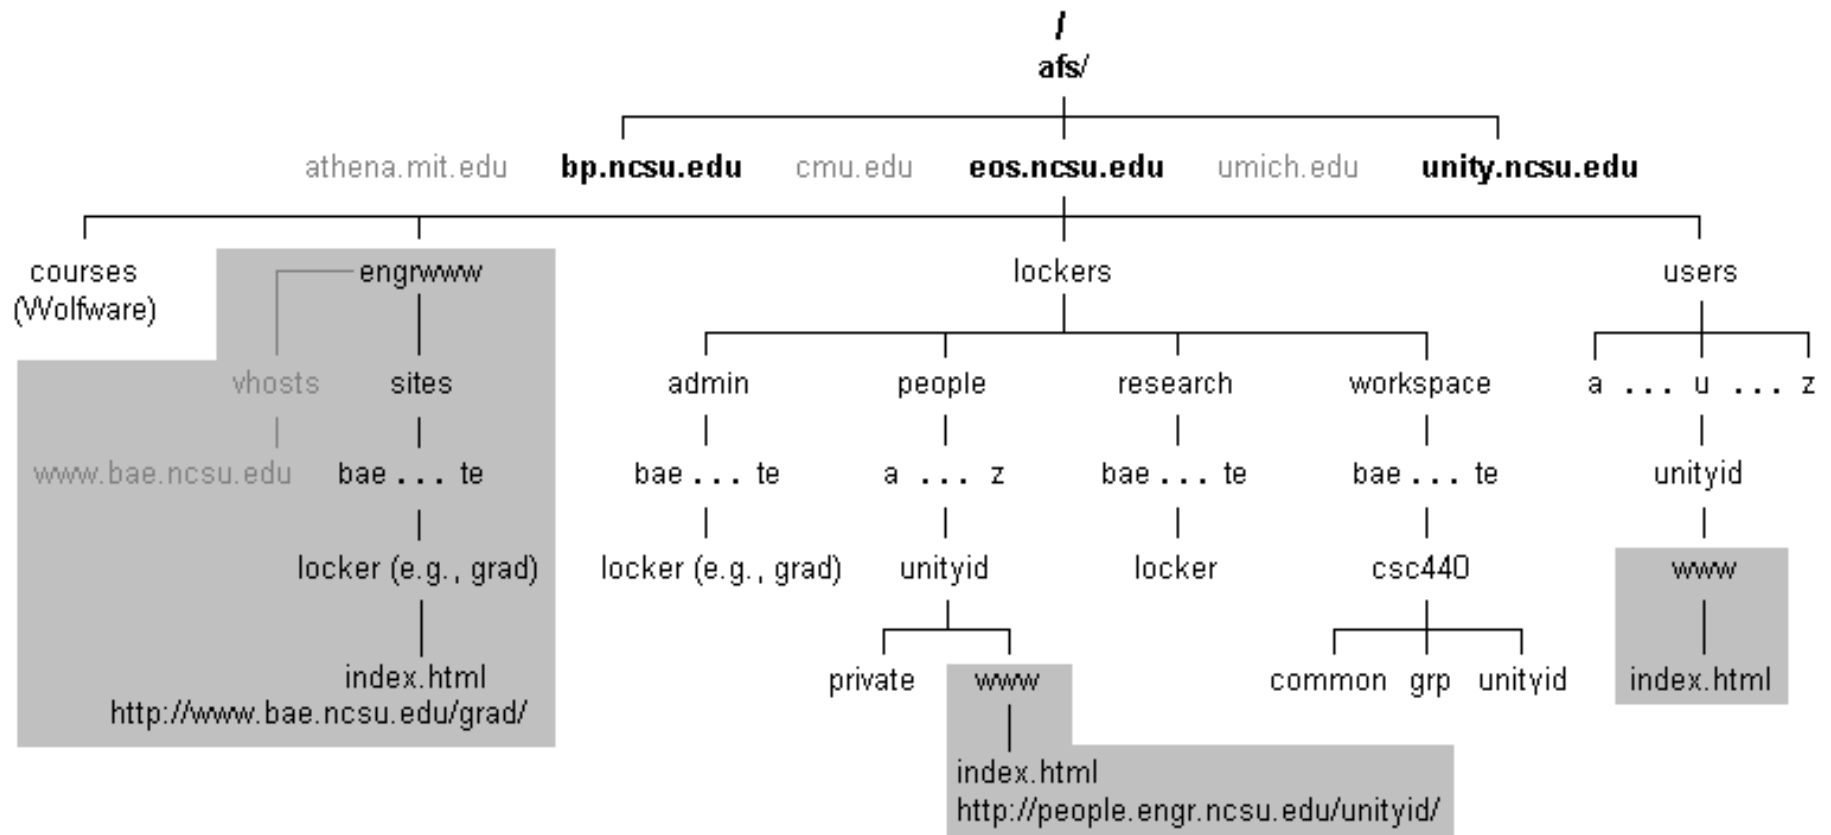

AFS File Tree: Principal NCSU Cells (bp, eos, unity) and Selected Branches

File Space for Engineering Users in the Eos Cell

Note: Gray-shaded areas indicate the parts of the AFS tree configured to deliver web content.

courses (Wolfware), although in the eos.ncsu.edu cell, is managed by ITD.